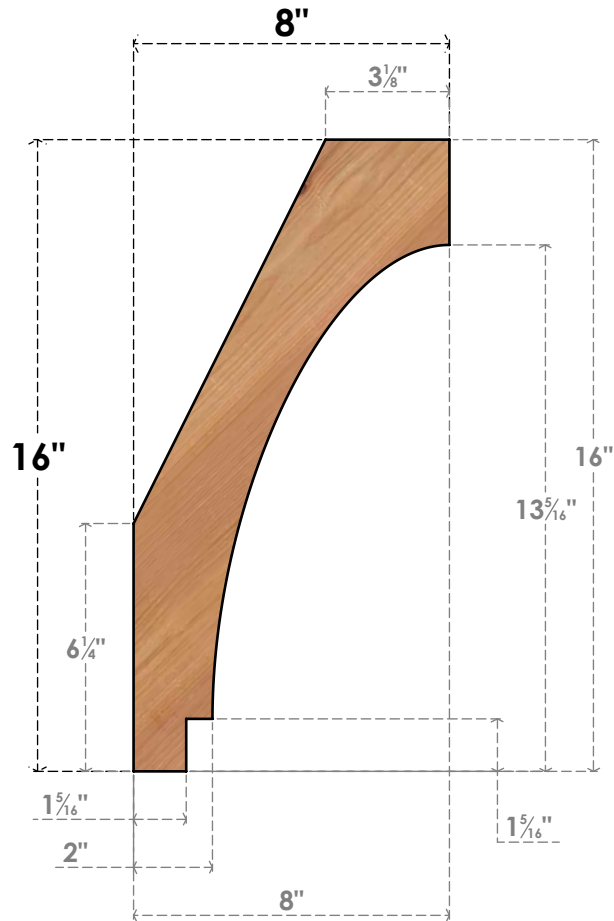

BRC06X08X16IMPOOSWR

5 1/2"W X 8"D X 16"H IMPERIAL SMOOTH BRACE, WESTERN RED CEDAR

SIDE

FRONT

EKENA MILLWORK
 2300 WEST MAIN ST.
 CLARKSVILLE, TX 75426
 TOLL FREE: 866-607-0453
 WWW.EKENAMILLWORK.COM

NOTES

1. INSTALLATION TO BE COMPLETED IN ACCORDANCE WITH MANUFACTURER'S SPECIFICATIONS.
2. DRAWING MAY NOT BE TO SCALE
3. THIS DRAWING IS INTENDED FOR DESIGN AND PLANNING PURPOSES ONLY.
4. ALL INFORMATION CONTAINED HEREIN WAS CURRENT AT THE TIME OF DEVELOPMENT BUT MUST BE REVIEWED AND APPROVED BY THE PRODUCT MANUFACTURER TO BE CONSIDERED ACCURATE.
5. PRODUCTS ARE NOT KILN DRIED. THIS ITEM IS UNIQUE AND WILL CONTAIN THE NATURAL VARIATIONS THAT THE WOOD SPECIES OFFERS. THIS MAY RESULT IN VARIATIONS UP TO 1/4"